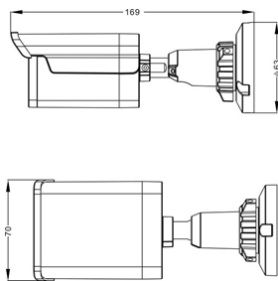

Key Features

- > 4 Mega Pixel
- > Outdoor, Waterproof, Mini-Bullet
- > Durable All Aluminum Housing
- > Motorized 2.8mm-8mm Lens
- > Wide Dynamic Range
- > Night Vision Smart IR, 2 IR LED's, 30m range
- > Triple RTSP Streams

Dimension Drawing

Camera

Pixels	4 Mega Pixel
Resolutions	2592*1520/2560*1440/20fps, 2304*1296/30fps, 1920x1080/30fps
Lens	2.8mm – 8mm Moto lens
Night Vision	2 IR LED with 30m range
Field of View	90 deg ~45 deg
Dynamic Range	Wide Dynamic Range & Highlight Compensation
Digital Noise Reduction	Yes with Defog capability
Digital Image Stabilization	Automatic
Applications	Best for modest outdoor areas or large indoor areas: Small Parking lots, fields, parking garages, work yards, back yards, outdoor entrances, warehouses
Image Sensor	1/3" progressive scan CMOS
Iris	Fixed
Shutter Speed	1/5s to 1/20000s
Min Illumination	Color 0.01Lux; IR ON 0 Lux

Interface

Ethernet	Waterproof RJ-45 Female 10/100 Base-T
----------	---------------------------------------

Physical/Power

Power	DC12V/Power Over Ethernet
Power Consumption	2.5W IR Off, 5W IR On
Operating Temperature	-30°C to +60°C
Operating Humidity	0% - 90% RH
Waterproof	IP66
Approvals	CE/FCC
Dimensions	169mm x 70mm x 60mm
Weight	631 grams
Housing	All Aluminum with Locking Ball Aimable Mount