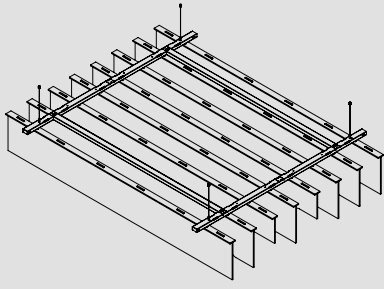

SPECIFICATIONS

- All-in-one acoustic ceiling system
- Easy to attach
- 8 baffles per module
- Available in 28 colours, available from stock
- Made from recycled plastic bottles
- Excellent acoustic properties
- Prices are exclusive of VAT

| | |
|---------------------------------|----------------------|
| Baffles | PET Felt |
| EasyGrid | Steel (Black) |
| Size | 2400 x 1800 x 385 mm |
| Total weight | 20.71 kg |
| Reaction to fire classification | B-s1, d0 |